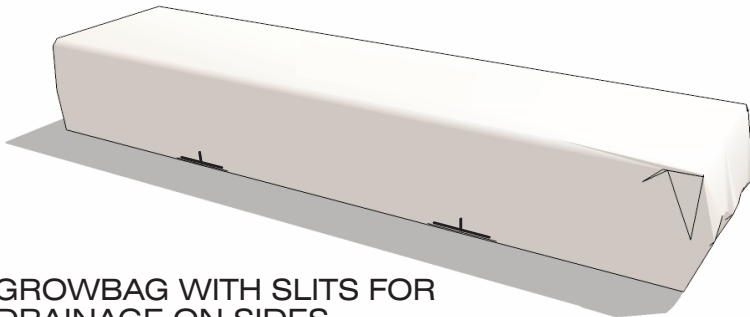

DRAINAGE COLLECTION SYSTEMS FOR GROWBAGS

TROUGH+DRAINAGE SPACER FOR PAIR OF GROWBAGS

TROUGH+DRAINAGE SPACER FOR SINGLE GROWBAG

DRAINAGE GUTTER FOR PAIR OF GROWBAGS

GROWBAG WITH SLITS FOR DRAINAGE ON SIDES

DRAINAGE GUTTER FOR SINGLE GROWBAG

LAYOUT FOR SINGLE GROWBAGS

LAYOUT FOR PAIR OF GROWBAGS