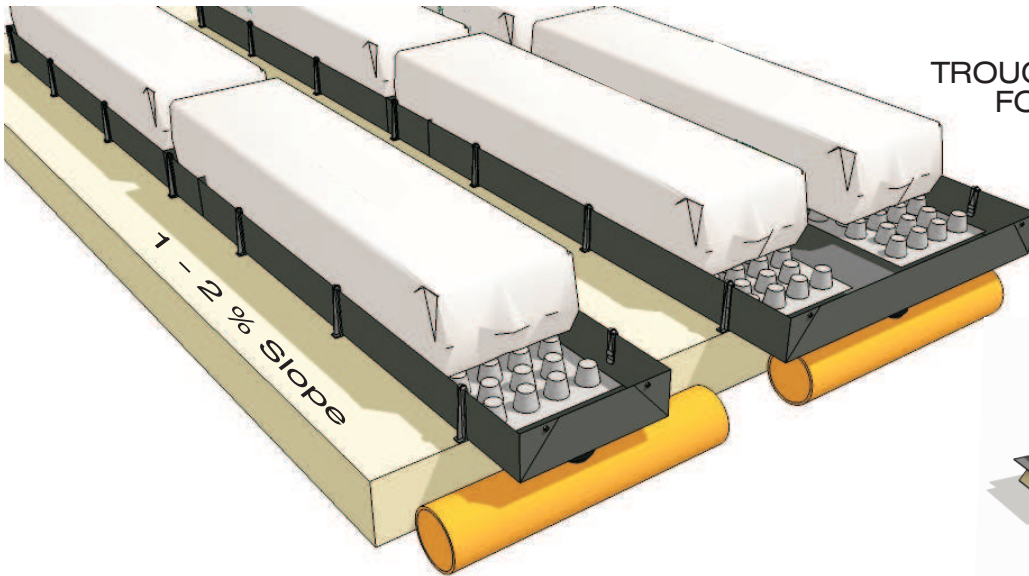

DRAINAGE COLLECTION SYSTEMS FOR GROWBAGS

TROUGH+DRAINAGE SPACER FOR PAIR OF GROWBAGS

TROUGH+DRAINAGE SPACER FOR SINGLE GROWBAG

DRAINAGE GUTTER FOR PAIR OF GROWBAGS

GROWBAG WITH SLITS FOR DRAINAGE ON SIDES

DRAINAGE GUTTER FOR SINGLE GROWBAG

LAYOUT FOR SINGLE GROWBAGS

LAYOUT FOR PAIR OF GROWBAGS